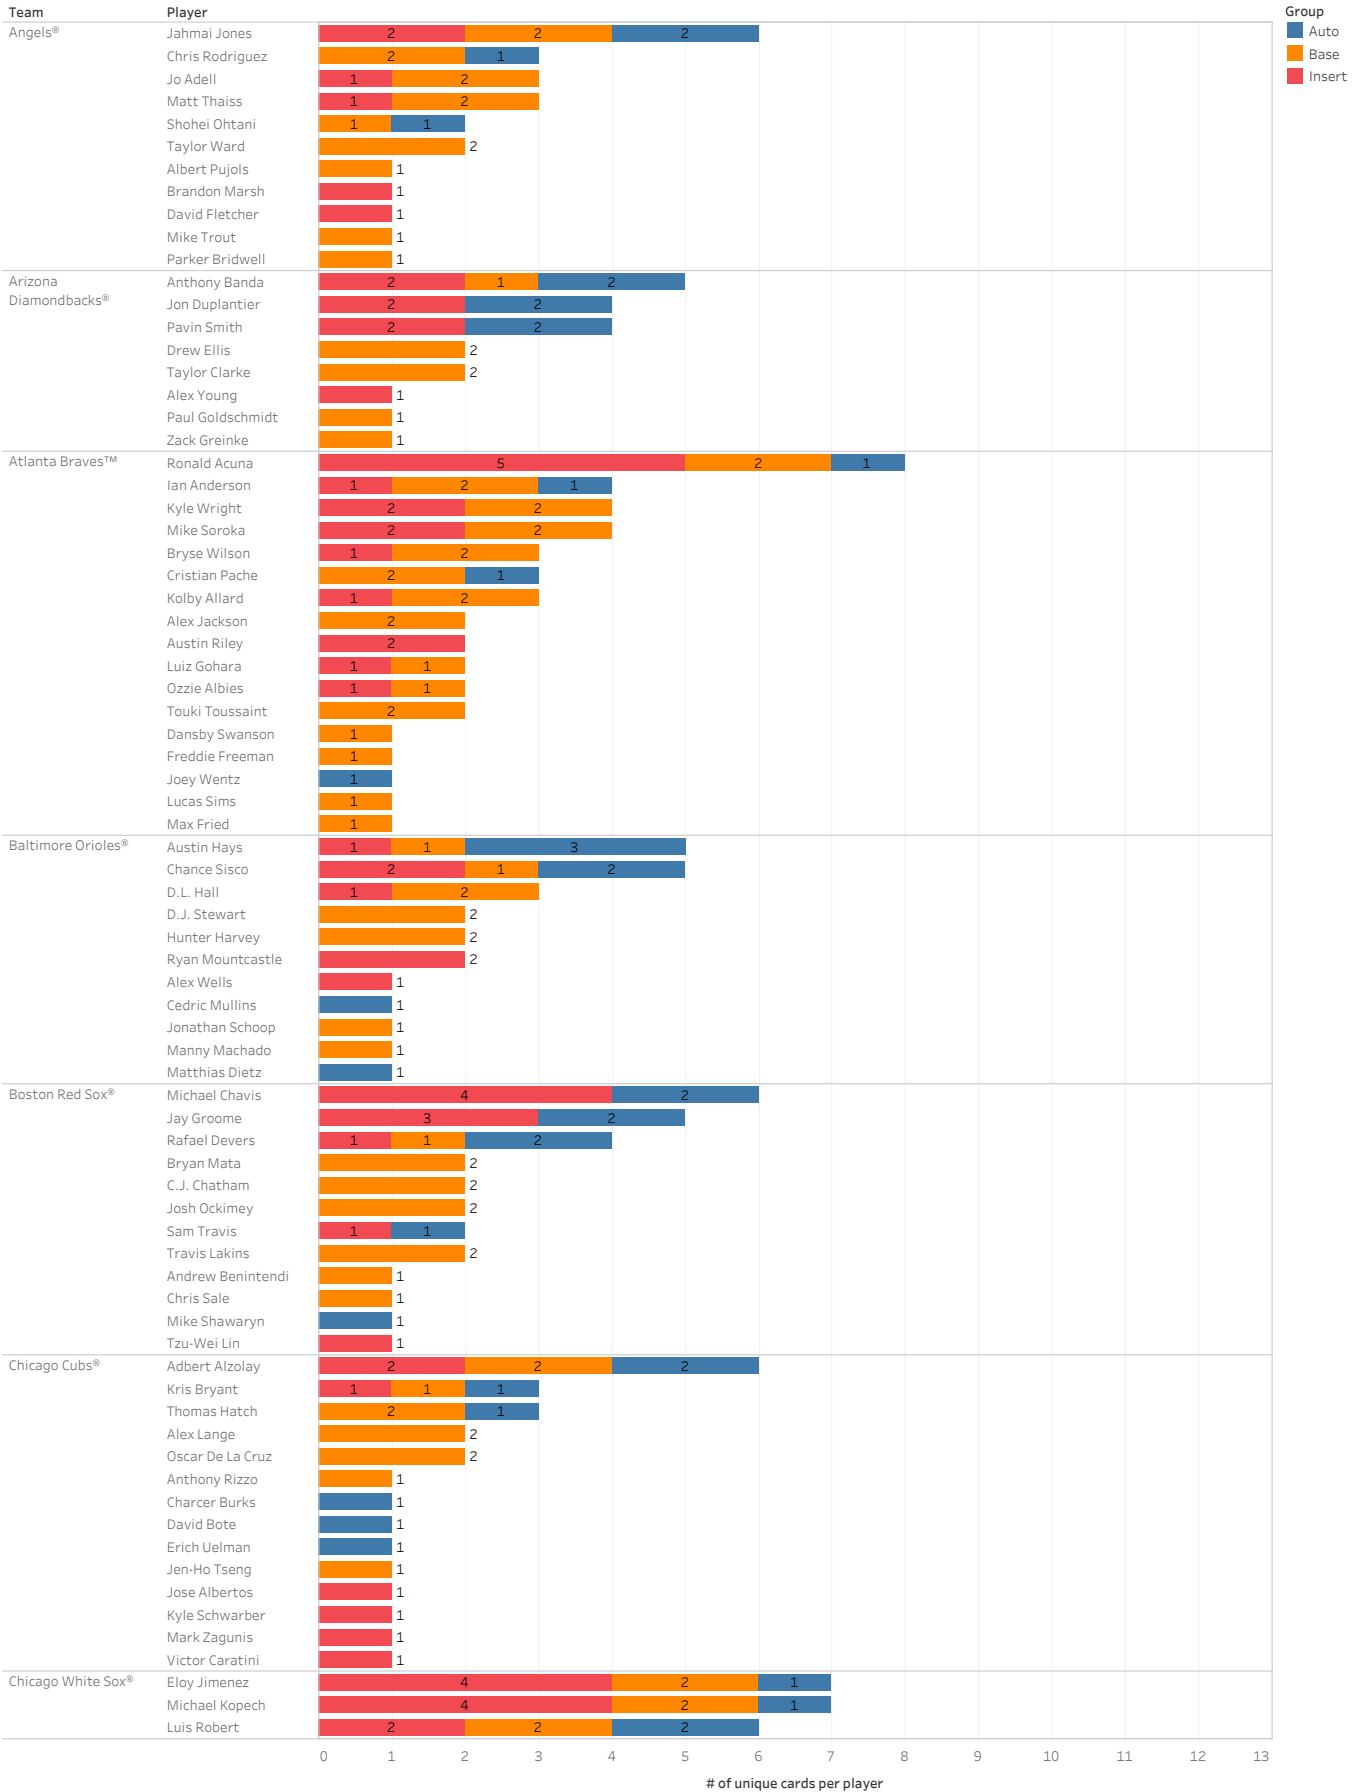

2018 Bowman Baseball

Player Breakdown

Distinct count of Set Name for each Player broken down by Team. Color shows details about Group. The view is filtered on Team, which excludes 2012 Perfect Game and 2016 Under Armour.