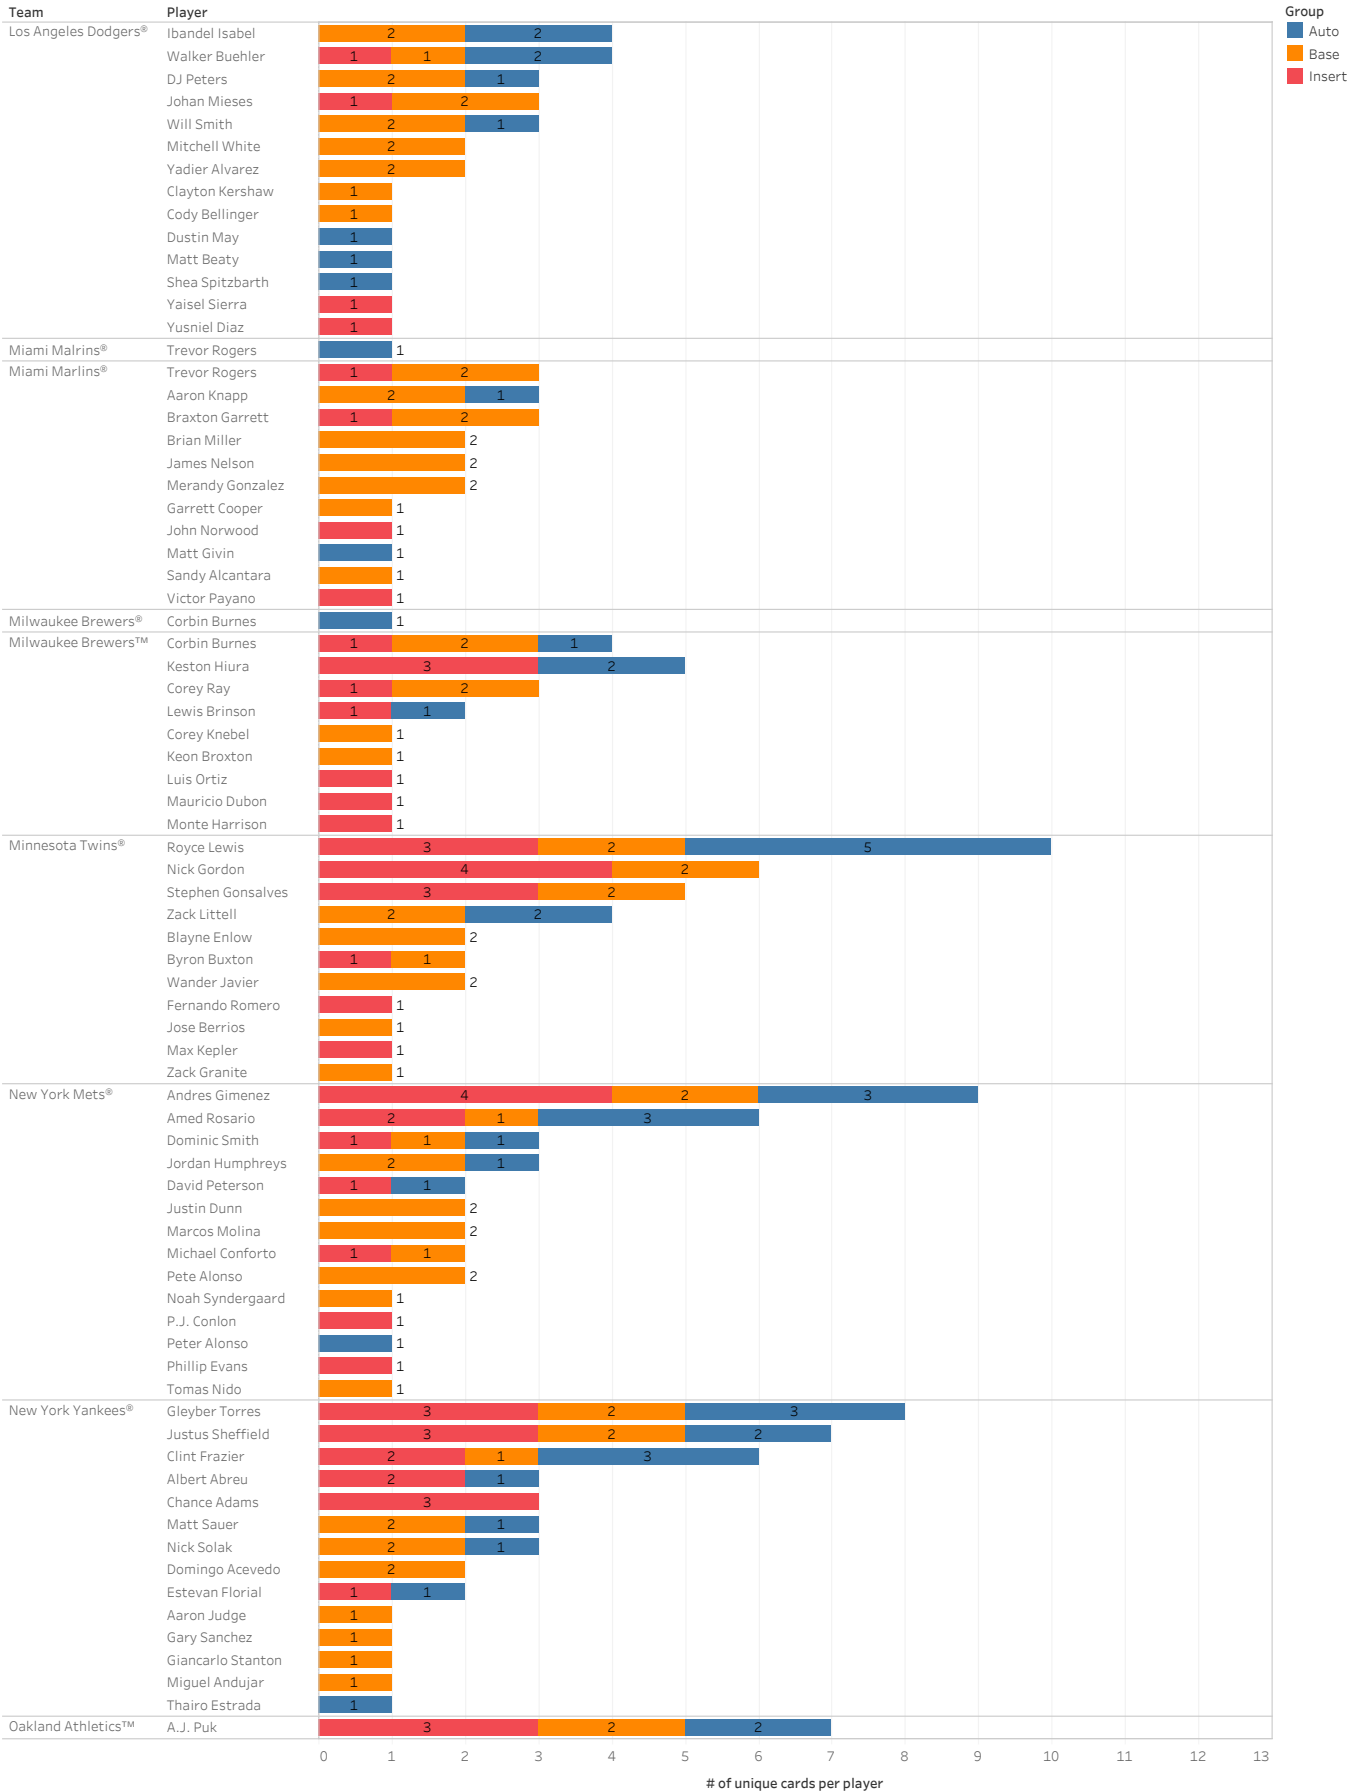

2018 Bowman Baseball

Player Breakdown

Distinct count of Set Name for each Player broken down by Team. Color shows details about Group. The view is filtered on Team, which excludes 2012 Perfect Game and 2016 Under Armour.