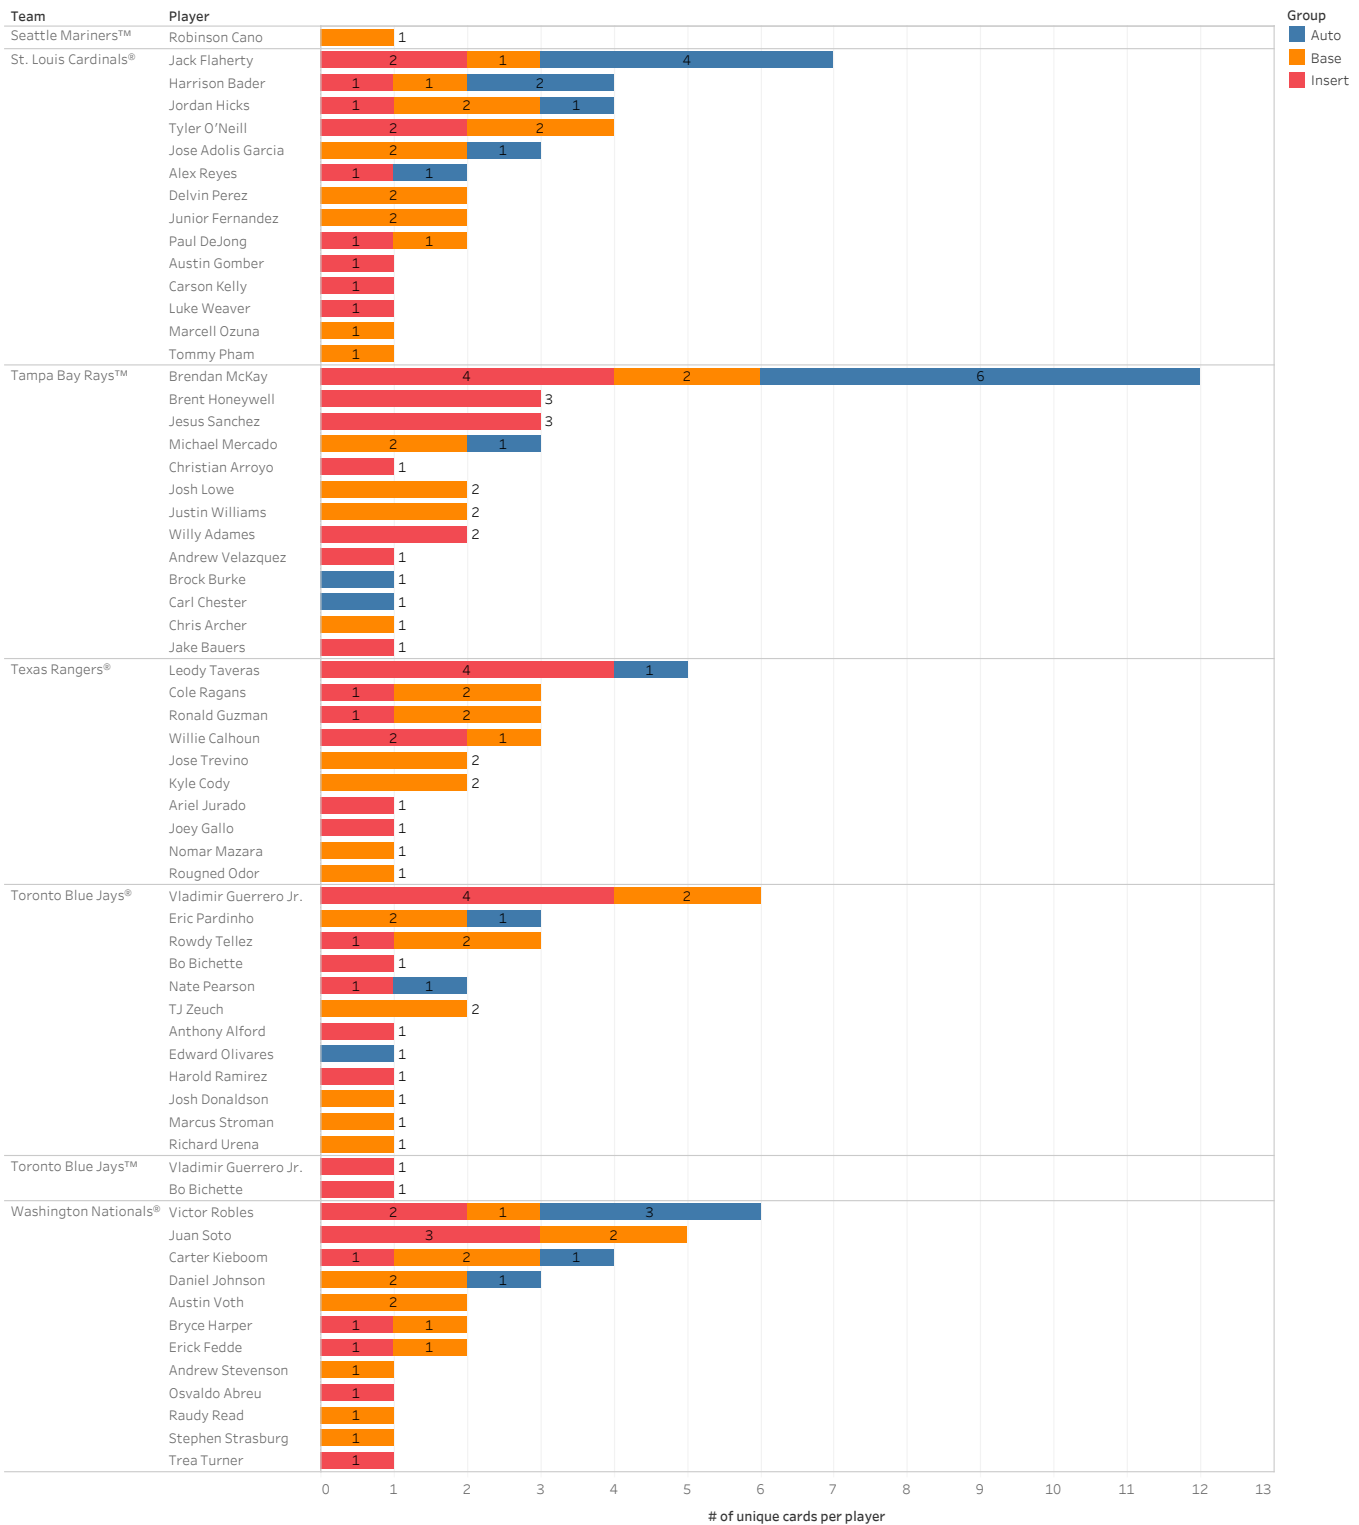

2018 Bowman Baseball

Player Breakdown

Distinct count of Set Name for each Player broken down by Team. Color shows details about Group. The view is filtered on Team, which excludes 2012 Perfect Game and 2016 Under Armour.