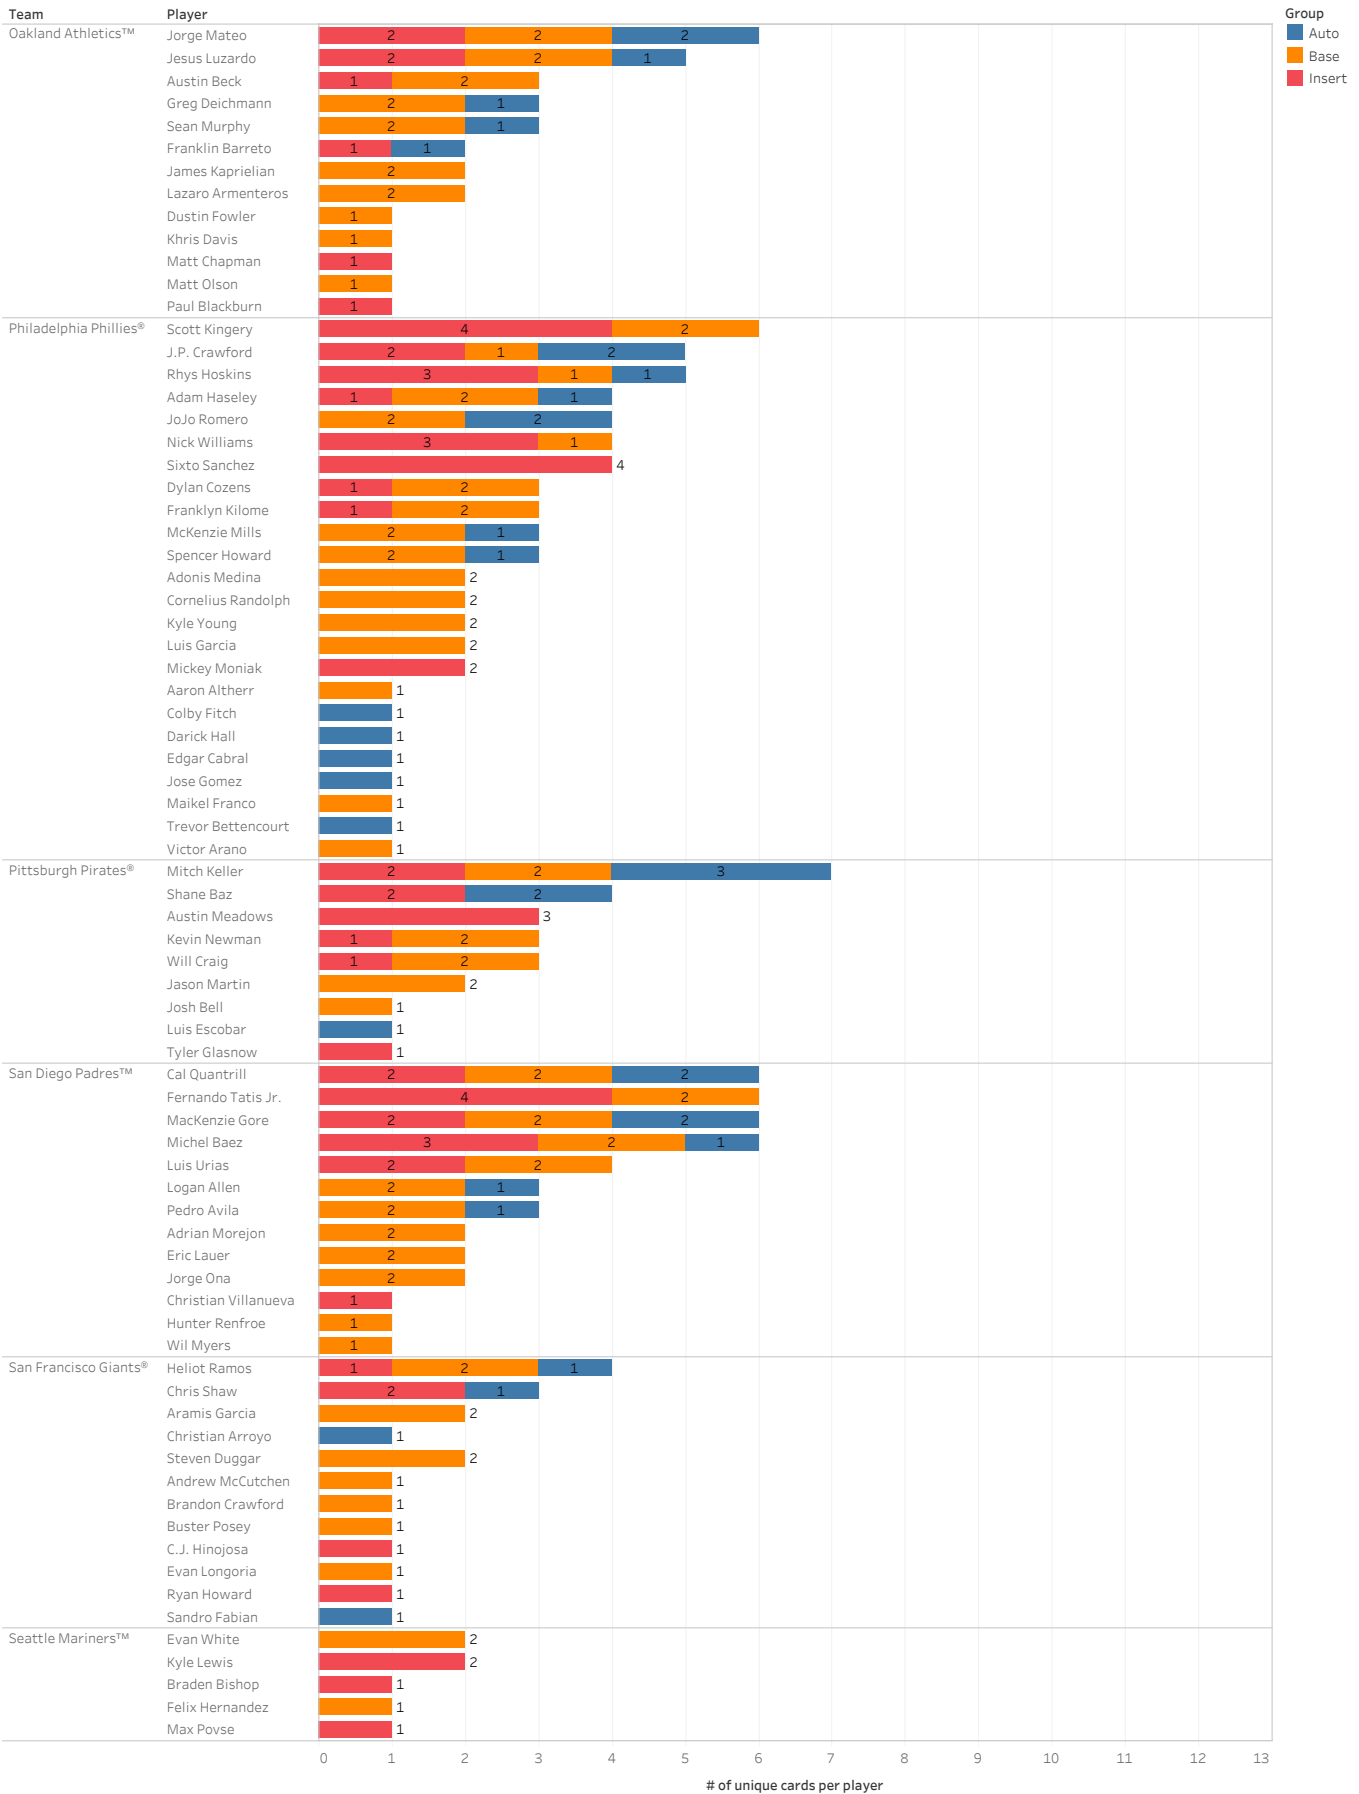

2018 Bowman Baseball

Player Breakdown

Distinct count of Set Name for each Player broken down by Team. Color shows details about Group. The view is filtered on Team, which excludes 2012 Perfect Game and 2016 Under Armour.