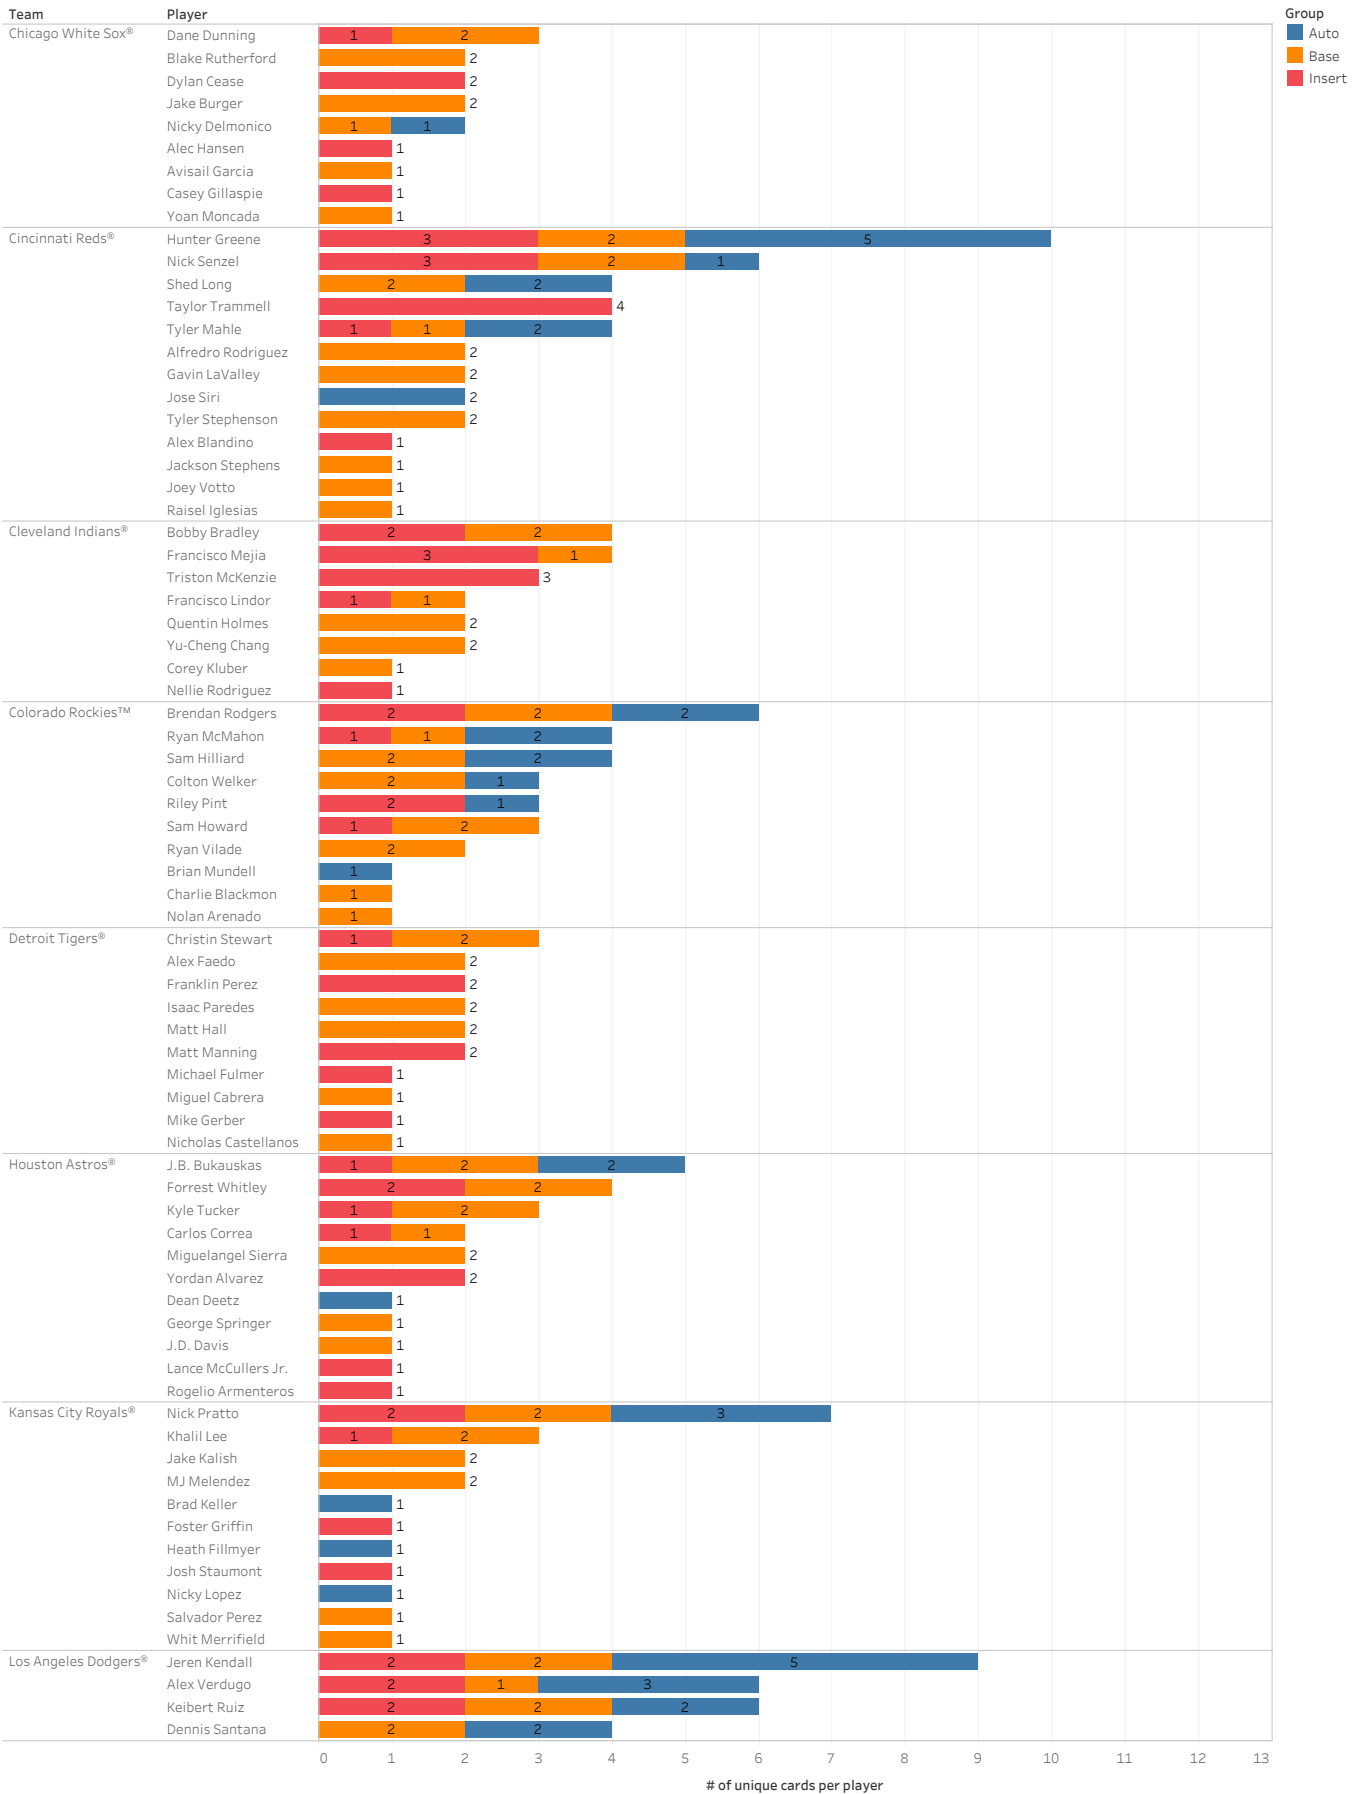

2018 Bowman Baseball

Player Breakdown

Distinct count of Set Name for each Player broken down by Team. Color shows details about Group. The view is filtered on Team, which excludes 2012 Perfect Game and 2016 Under Armour.